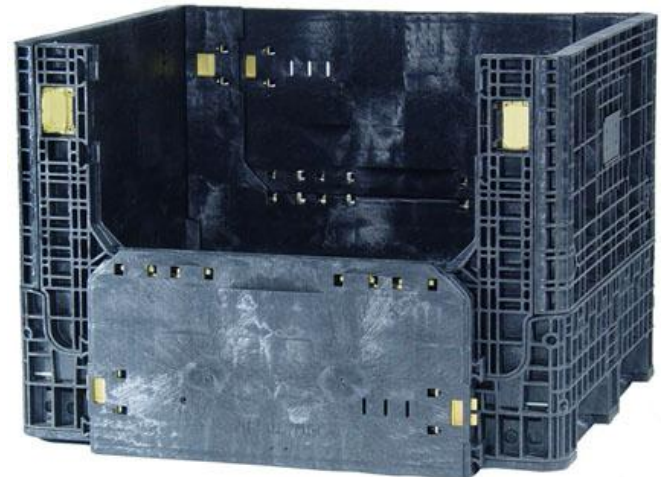

**COLLAPSIBLE EXPANDED METAL BASKET
40" X 36" X 32" HIGH
EXPANDED METAL SIDES / SOLID FLOOR
2 DROP GATES
\$ 115.00 EA**

**SOLID CORRUGATED TUBS
42" X 32" X 30" HIGH
GREAT FOR SMALL PARTS
\$130.00 EA**

**GM5131 WIRE MESH BASKET
54" X 44" X 39" HIGH
1 DROP GATE ON LONG SIDE
4- WAY FOR STIRRUPS / PIN FEET ON BOTTOM
HEAVY-DUTY WIRE MESH WALLS & FLOOR
\$ 219.00 EA**

SOLID VENTED COLLAPSIBLE CONTAINER
42" X 32" X 30" HIGH
DROP GATES / 4-WAY FORK STIRRUPS
\$ 149.00 EA

HEAVY-DUTY EXPANDED METAL BASKET
40.5" X 34" X 30" HIGH
SOLID FLOOR / NO DROP GATES
\$ 99.00 EA

HEAVY-DUTY WIRE MESH CONTAINER
H.D. WIRE SIDES AND FLOOR
48" X 40" X 34" HIGH
2 DROP GATES / FORK STIRRUPS
\$ 165.00 EA

GM5131 WIRE CONTAINERS
HEAVY-DUTY WIRE SIDES & FLOOR
54" X 44" X 39" HIGH
1 DROP GATE ON THE LONG SIDE
219.00 EA

H.D. SOLID STEEL CONTAINERS
48" X 36" X 34" HIGH
SOLID SIDES AND FLOOR
FORK STIRRUPS / 2 DROP GATES
\$ 190.00 EA

COLLAPSIBLE PLASTIC BULK BOXES
ALL BLACK. LIKE NEW
32" X 30" X 30" HIGH
DROP DOORS
\$ 90.00 EA

FORD ZE-13 SOLID CONTAINER
53" X 48" X 40" HIGH
SOLID SIDES & FLOOR / MESH DROPGATE
FORK STIRRUPS & PIN FEET
\$219.00 EA